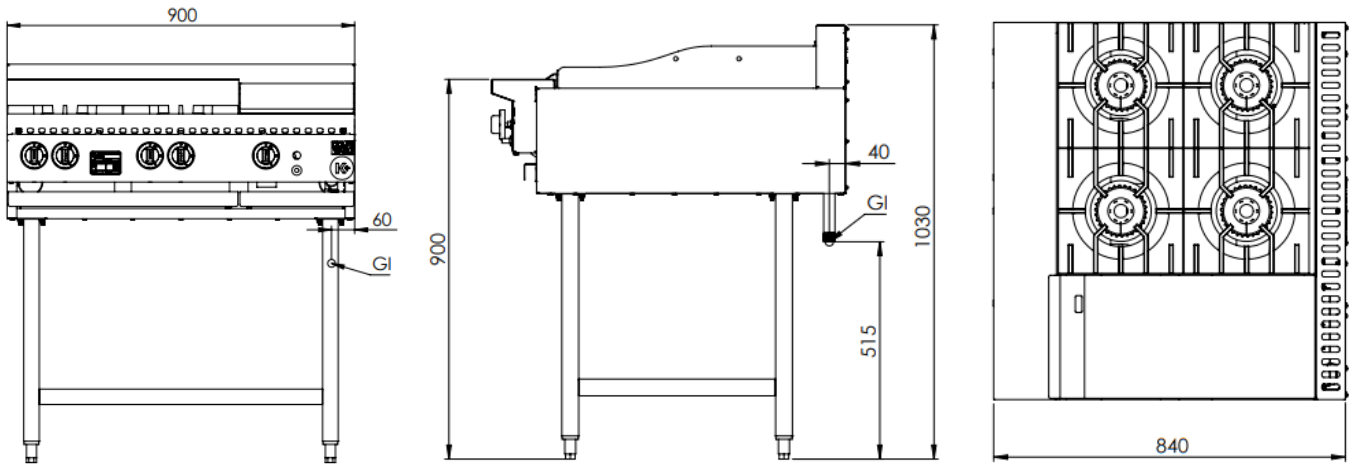

## Combination Four Burner Boiling Top with 300mm Grill Plate

Project: \_\_\_\_\_ Item: \_\_\_\_\_

KBT-SB4-GRP3

### Specifications:

MODEL	LENGTH (mm)	DEPTH (mm)	HEIGHT (mm)	GAS CONSUMPTION (Mj/h)	
				NG	LPG
KBT-SB4-GRP3	900	840	1030	142	142